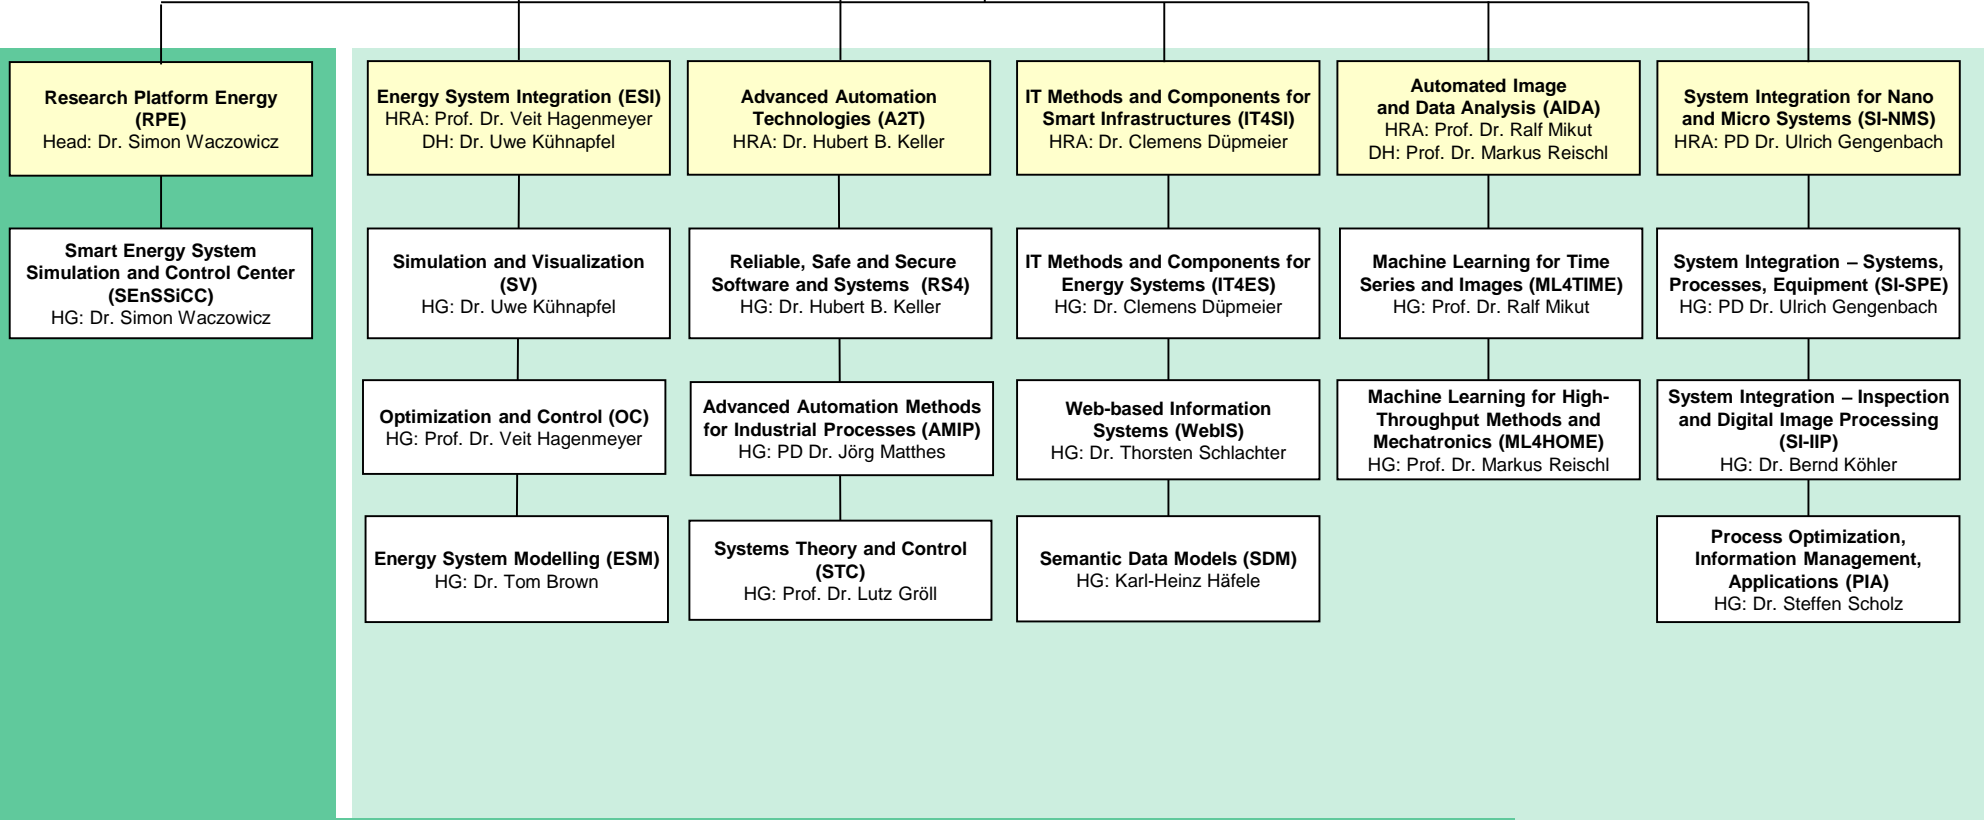

Teaching Assistance,  
KIT Faculty of Mechanical  
Engineering CS  
Moritz Böhlend  
Zehua Chen  
Annette Mika **KST 7324**

**Institute for Automation and Applied Informatics (IAI)**  
**Director: Prof. Dr. Veit Hagenmeyer**  
**Scientific-administrative Manager: Andreas Hofmann**  
**KST 5420**

**Infrastructure**  
Head: Andreas Hofmann

**Administration Office CN**  
Bernadette Lehmann  
Sabine Scheer  
Jasmin Thiel

**Scientific-technical  
Infrastructure (STI)**  
HG: Jürgen Engelmann

**Research Platform Energy**

**Research Areas**

HRA = Head of Research Area  
HG = Head of Group  
DH = Deputy Head