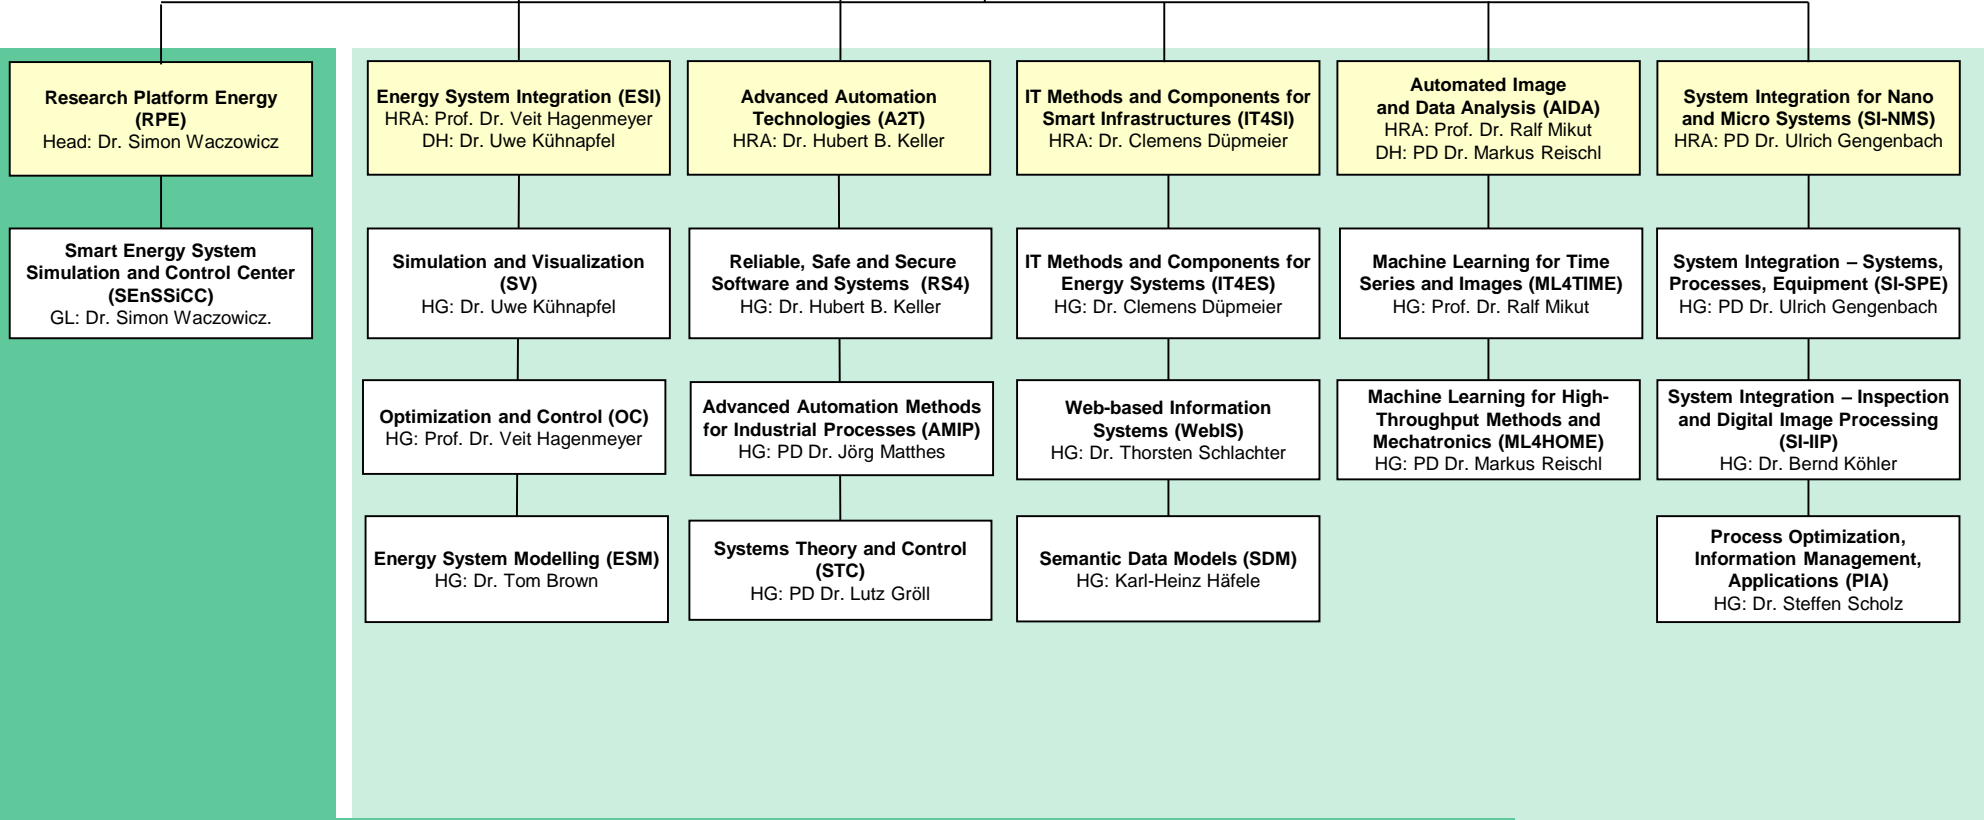

Teaching Assistance, KIT
Faculty of Mechanical
Engineering CS
Moritz Böhlend
Zehua Chen
Annette Mika **KST 7324**

Institute for Automation and Applied Informatics (IAI)

Director: Prof. Dr. Veit Hagenmeyer

Scientific-administrative Manager: Rainer Weidemann

KST 5420

Infrastructure
Head: Rainer Weidemann

Administration Office CN
Bernadette Lehmann
Sabine Scheer

**Scientific-technical
Infrastructure (STI)**
HG: Jürgen Engelmann

Research Platform Energy

Research Areas

HRA = Head of Research Area
HG = Head of Group
DH = Deputy Head